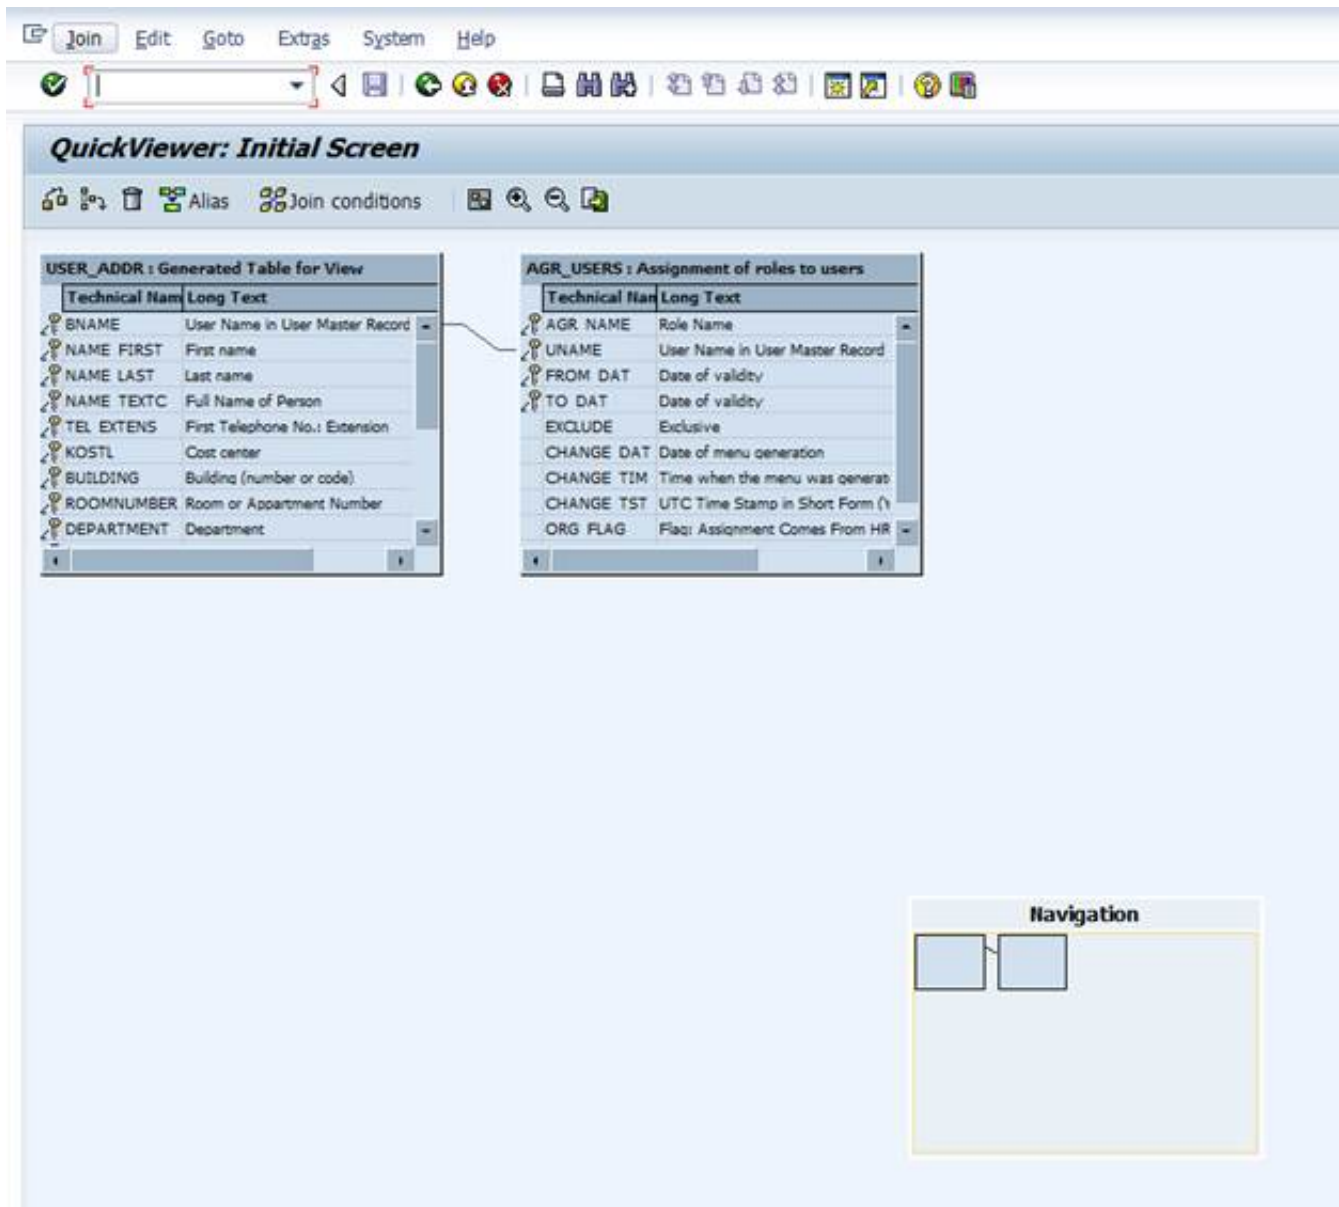

[Скачать Игры Sonic Fear](#)

export table excel stata

[Dvd Player Mac Download Apple](#)

Explore SAP tables with SE16, SE16N SAP stores all information in database tables. [Streaming Film Semi Horor](#)

export table excel sql server

[Imvu Update For Mac](#)

Select the table and enter the selections In the user parameters you can define, whether you want to see the technical field name or field label.. Click on the "Technical Information" icon in the Performance Assistant Screen.. In the example below I have chosen the labels Also the selection screens of SE16 are pretty empty.. How can you find that?Just place the cursor on the field (e g Invoice Number) and press F1.. SE16N (general table display) is an improved version of the SE16 HANA brings SE16H